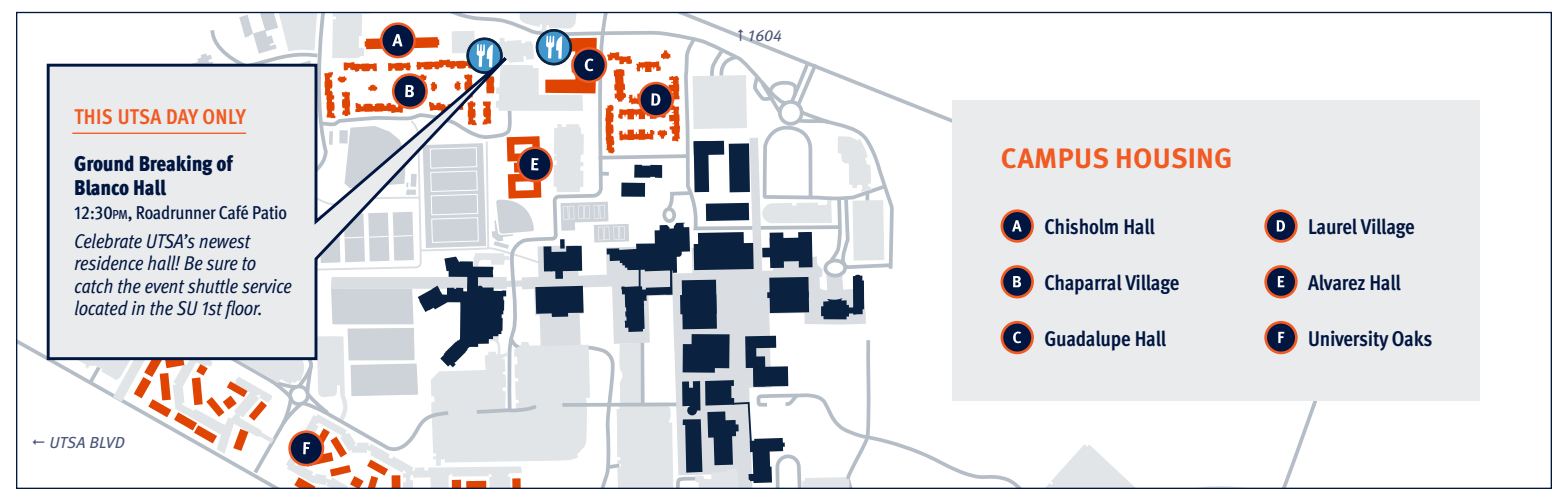

HOUSING TOURS
Student Union, 1st floor (M3)
11:30AM-3PM (last shuttle departs at 2:30PM)

A housing shuttle ticket is needed to board our housing shuttle service. Please ensure you participate in our On-Campus Housing Info Session (last session is at 2PM) to receive your ticket prior to jumping on the shuttle.